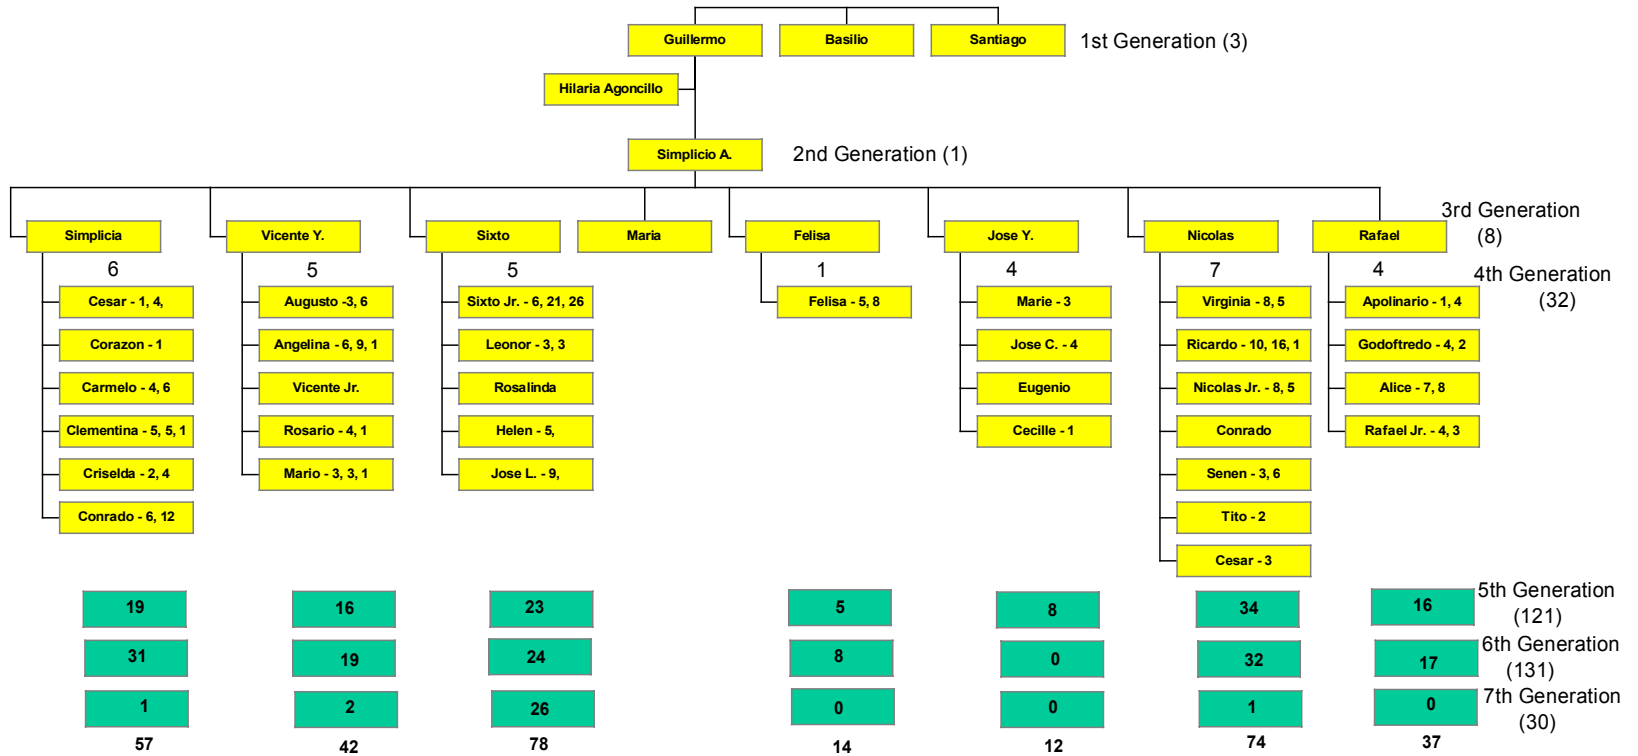

Bauan Orosa Census

GRAND TOTAL - 322 (definitely incomplete)

The numbers following the names in the yellow boxes indicate the children, grandchildren and great grandchildren of the individual.
The numbers in the green boxes are totals for the generation for each particular Orosa sibling.